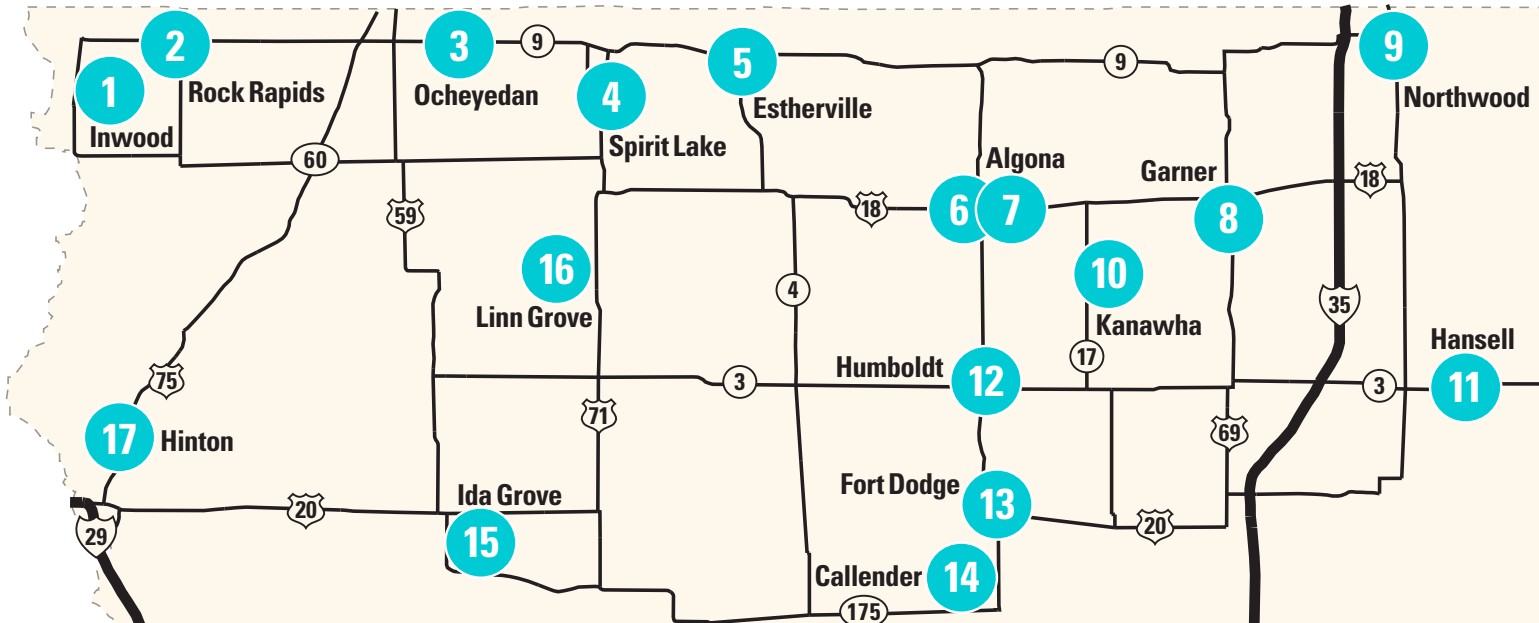

NORTHWEST PRAIRIE WINE TRAIL

northwestprairiewinetrail.com

1. 1 Calico Skies Vineyard & Winery, Inwood
2. 2 Blonde Hill Winery & Vineyard, Rock Rapids
3. 3 Cat Tale Country Wines, Ocheyedan
4. 4 Okoboji Brewing Company, Spirit Lake
5. 5 Little Swan Lake Winery and B & B, Estherville
6. 6 Plum Creek Winery, Algona
7. 7 Train Wreck Winery, Algona
8. 8 99 Bottles Winery & Vineyard, Garner
9. 9 Worth Brewing Company, Northwood
10. 10 Old Bank Winery, Kanawha
11. 11 TownsEnd Winery & Vineyard, Hansell
12. 12 River Valley Orchards & Winery, Humboldt
13. 13 Soldier Creek Winery, Fort Dodge
14. 14 Garden Winery, Callender
15. 15 Old Town Vineyard and Winery, Ida Grove
16. 16 InnSpiration Vines & Wines, Linn Grove
17. 17 Tucker Hill Vineyards, Hinton