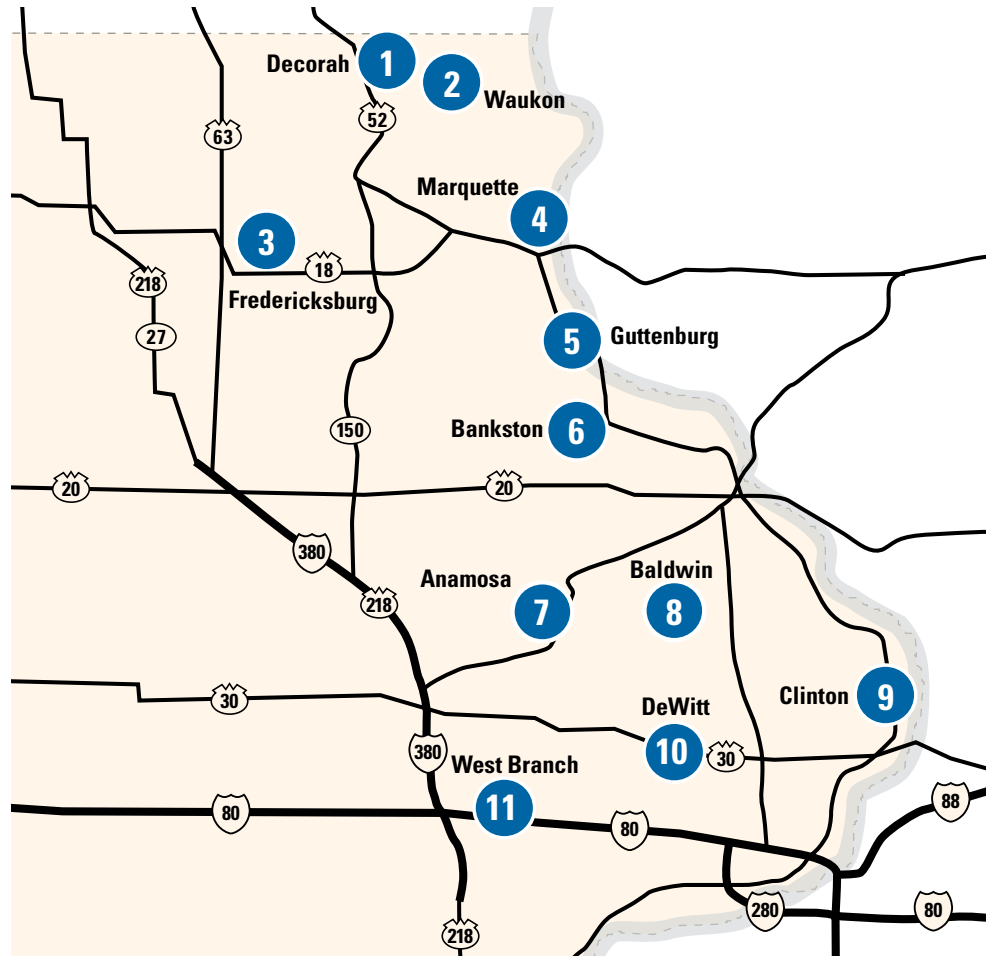

THE I-80 WINE TRAIL

i80winetrail.com

- 1 Wide River Winery, Le Claire
- 2 Brick Arch Winery, West Branch
- 3 Fireside Winery, Marengo
- 4 Van Wijk Winery, Sully
- 5 Jasper Winery, Des Moines
- 6 Penoch Winery, Adel
- 7 Dale Valley Vineyard & Winery, Stuart
- 8 Danish Countryside Vines & Wines, Elk Horn
- 9 Breezy Hills Vineyard, Minden

IOWA WINE TRAIL

iowawinetrail.com

- 1 Winneshiek Wildberry Winery, Decorah
- 2 Empty Nest Winery, Waukon
- 3 Engelbrecht Family Winery, Fredericksburg
- 4 Eagles Landing Winery, Marquette
- 5 PromiseLand Winery, Guttenberg
- 6 Park Farm Winery, Bankston
- 7 Daly Creek Winery & Bistro, Anamosa
- 8 Tabor Home Vineyards & Winery, Baldwin
- 9 Wide River Winery, Clinton
- 10 TYCOGA Vineyard & Winery, DeWitt
- 11 Brick Arch Winery, West Branch

HEART OF IOWA WINE TRAIL

heartofiwawinetrail.com

- 1 Eagle City Winery, Iowa Falls
- 2 Fox Ridge Winery, Traer
- 3 John Ernest Vineyard & Winery, Tama
- 4 Prairie Moon Winery & Vineyards, Ames
- 5 Snus Hill Vineyard & Winery, Madrid
- 6 Dale Valley Vineyard & Winery, Stuart
- 7 Penoch Winery, Adel
- 8 Jasper Winery, Des Moines
- 9 Two Saints Winery, St. Charles
- 10 La Vida Loca Winery, Indianola
- 11 Annelise Winery, Indianola
- 12 Summerset Winery, Indianola
- 13 Grape Escape Vineyard & Winery, Pleasantville
- 14 Tassel Ridge Winery, Leighton
- 15 Van Wijk Winery, Sully

LOESS HILLS DISTRICT WINE TRAIL

- 1 Old Town Vineyard and Winery, Ida Grove
- 2 Danish Countryside Vines & Wines, Elk Horn
- 3 Breezy Hills Vineyard, Minden
- 4 Prairie Crossing Vineyard & Winery, Treynor
- 5 Prairie Hawk Vineyards & Winery, Council Bluffs
- 6 Bodega Victoriana Winery, Glenwood
- 7 Vine Street Cellars, Glenwood
- 8 Sugar Clay Winery & Vineyards, Thurman
- 9 Wabash Wine Company, Shenandoah