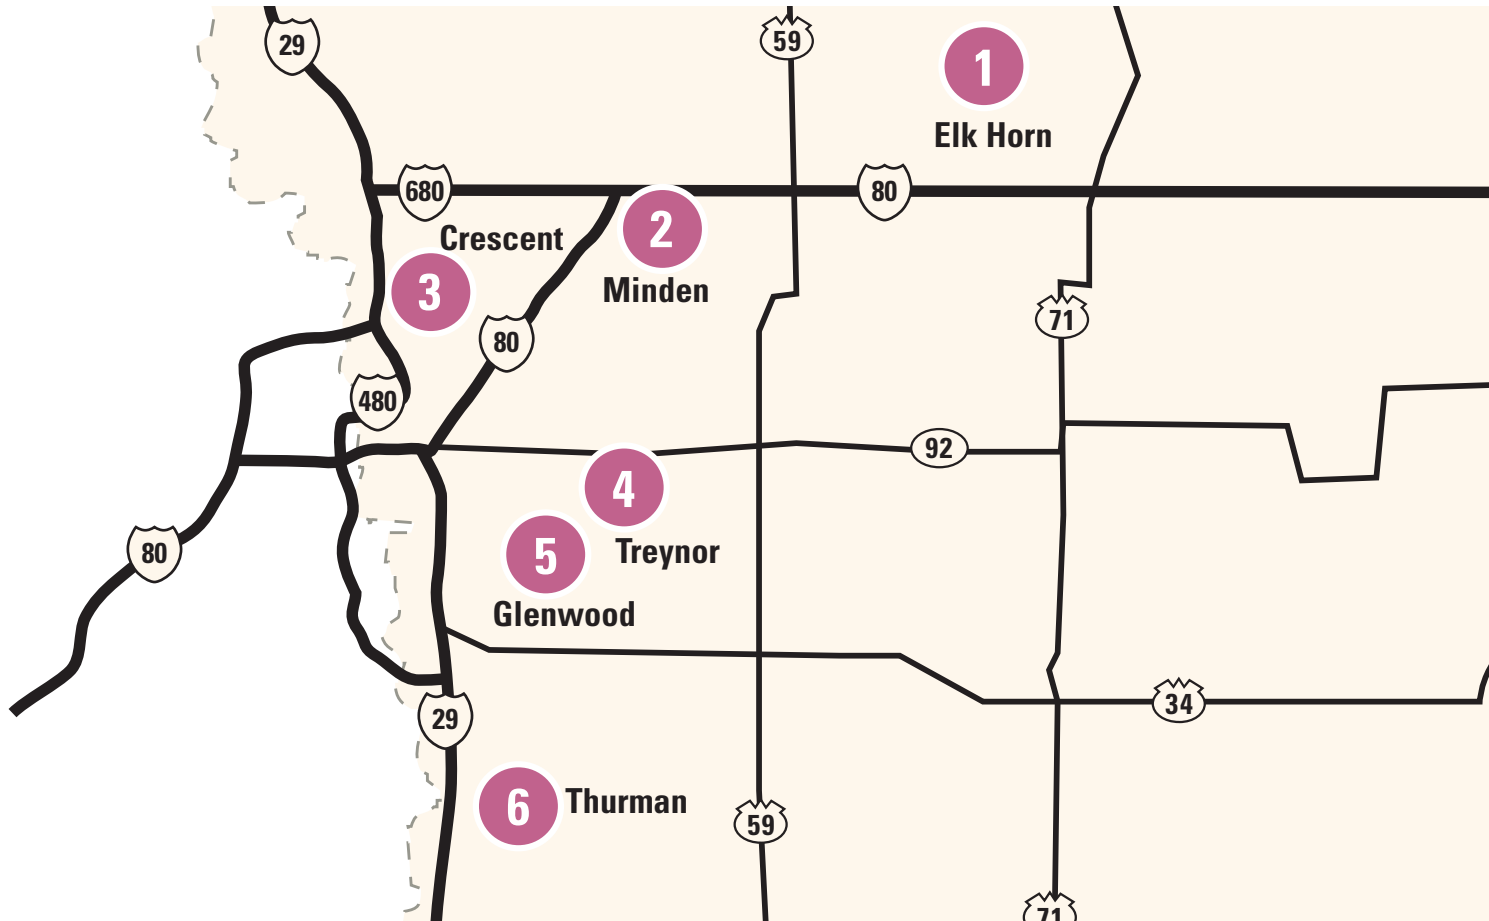

HEART OF IOWA WINE TRAIL

heartofiwawinetrail.com

- 1 Eagle City Winery, Iowa Falls
- 2 Fox Ridge Winery, Traer
- 3 John Ernest Vineyard & Winery, Tama
- 4 Prairie Moon Winery & Vineyards, Ames
- 5 Snus Hill Vineyard & Winery, Madrid
- 6 Dale Valley Vineyard & Winery, Stuart
- 7 Penoch Winery, Adel
- 8 Jasper Winery, Des Moines
- 9 Two Saints Winery, St. Charles
- 10 La Vida Loca Winery, Indianola
- 11 Annelise Winery, Indianola
- 12 Summerset Winery, Indianola
- 13 Grape Escape Vineyard & Winery, Pleasantville
- 14 Tassel Ridge Winery, Leighton
- 15 Van Wijk Winery, Sully

NORTHWEST PRAIRIE WINE TRAIL

northwestprairiewinetrail.com

- 1 Calico Skies Vineyard & Winery, Inwood
- 2 Blonde Hill Winery & Vineyard, Rock Rapids
- 3 Cat Tale Country Wines, Ocheyedan
- 4 Okoboji Brewing Company, Spirit Lake
- 5 Little Swan Lake Winery and B & B, Estherville
- 6 Plum Creek Winery, Algona
- 7 Train Wreck Winery, Algona
- 8 99 Bottles Winery & Vineyard, Garner
- 9 Worth Brewing Company, Northwood
- 10 Old Bank Winery, Kanawha
- 11 TownsEnd Winery & Vineyard, Hansell
- 12 River Valley Orchards & Winery, Humboldt
- 13 Soldier Creek Winery, Fort Dodge
- 14 Garden Winery, Callender
- 15 Old Town Vineyard and Winery, Ida Grove
- 16 InnSpiration Vines & Wines, Linn Grove
- 17 Tucker Hill Vineyards, Hinton

SCENIC RIVERS WINE TRAIL

scenicriverswine.com

1 Wooden Wheel Vineyards, Keota

2 Cedar Valley Winery, Batavia

3 Crane Winery, Selma

4 Christian Herschler District Winery, Franklin

5 East Grove Farms, Salem

6 Airport Road Vineyard & Winery, Mt. Pleasant

7 Lindon Wines, Burlington

8 Odessa Vineyards and Winery, Wapello

WESTERN IOWA WINE TRAIL

westerniowawinetrail.com

- 1** Danish Countryside Vines & Wines, Elk Horn
- 2** Breezy Hills Vineyard, Minden
- 3** Loess Hills Vineyard and Winery, Crescent
- 4** Prairie Crossing Vineyard & Winery, Treynor
- 5** Vine Street Cellars, Glenwood
- 6** Sugar Clay Winery & Vineyards, Thurman