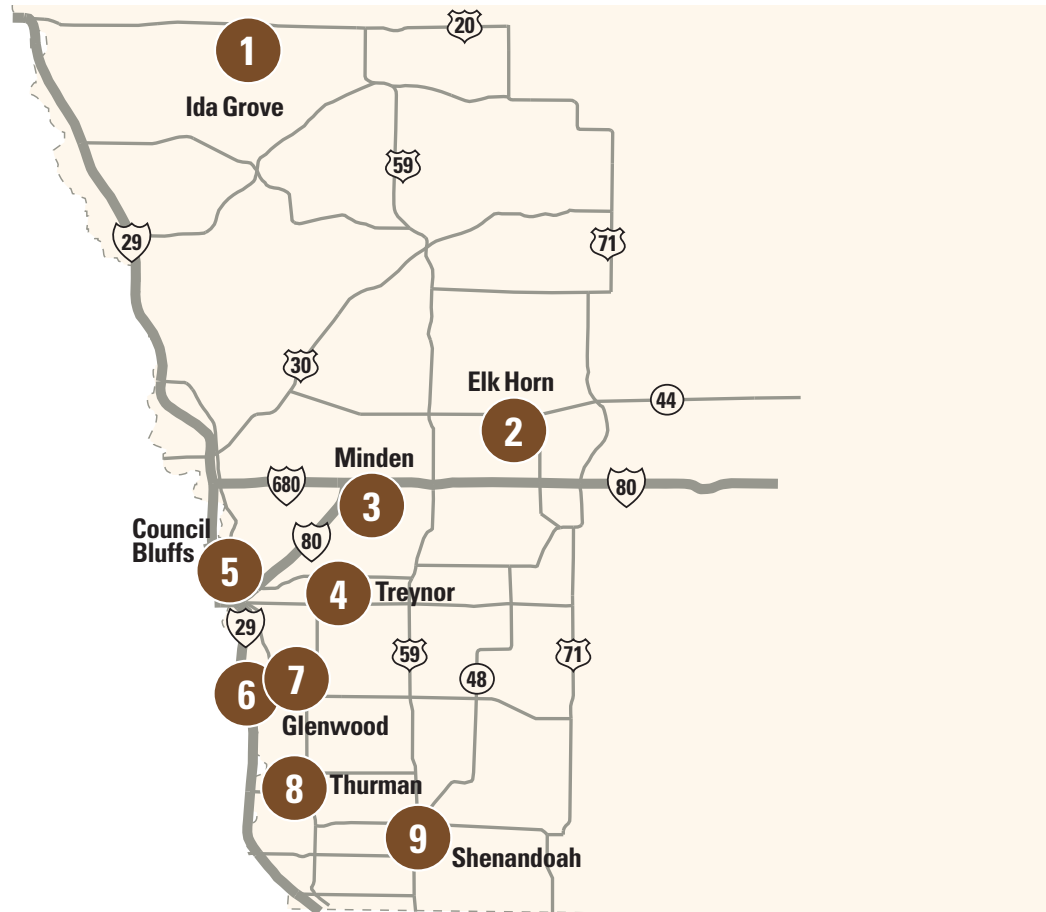

THE I-80 WINE TRAIL

i80winetrail.com

- 1 Wide River Winery, Le Claire
- 2 Brick Arch Winery, West Branch
- 3 Fireside Winery, Marengo
- 4 Van Wijk Winery, Sully
- 5 Jasper Winery, Des Moines
- 6 Penoch Winery, Adel
- 7 Dale Valley Vineyard & Winery, Stuart
- 8 Danish Countryside Vines & Wines, Elk Horn
- 9 Breezy Hills Vineyard, Minden

IOWA WINE TRAIL

iowawinetrail.com

- 1 Winneshiek Wildberry Winery, Decorah
- 2 Empty Nest Winery, Waukon
- 3 Engelbrecht Family Winery, Fredericksburg
- 4 Eagles Landing Winery, Marquette
- 5 PromiseLand Winery, Guttenberg
- 6 Park Farm Winery, Bankston
- 7 Daly Creek Winery & Bistro, Anamosa
- 8 Tabor Home Vineyards & Winery, Baldwin
- 9 Wide River Winery, Clinton
- 10 TYCOGA Vineyard & Winery, DeWitt
- 11 Brick Arch Winery, West Branch

HEART OF IOWA WINE TRAIL

heartofiwawinetrail.com

- 1 Eagle City Winery, Iowa Falls
- 2 Fox Ridge Winery, Traer
- 3 John Ernest Vineyard & Winery, Tama
- 4 Prairie Moon Winery & Vineyards, Ames
- 5 Snus Hill Vineyard & Winery, Madrid
- 6 Dale Valley Vineyard & Winery, Stuart
- 7 Penoch Winery, Adel
- 8 Jasper Winery, Des Moines
- 9 Two Saints Winery, St. Charles
- 10 La Vida Loca Winery, Indianola
- 11 Annelise Winery, Indianola
- 12 Summerset Winery, Indianola
- 13 Grape Escape Vineyard & Winery, Pleasantville
- 14 Tassel Ridge Winery, Leighton
- 15 Van Wijk Winery, Sully

LOESS HILLS DISTRICT WINE TRAIL

- 1 Old Town Vineyard and Winery, Ida Grove
- 2 Danish Countryside Vines & Wines, Elk Horn
- 3 Breezy Hills Vineyard, Minden
- 4 Prairie Crossing Vineyard & Winery, Treynor
- 5 Prairie Hawk Vineyards & Winery, Council Bluffs
- 6 Bodega Victoriana Winery, Glenwood
- 7 Vine Street Cellars, Glenwood
- 8 Sugar Clay Winery & Vineyards, Thurman
- 9 Wabash Wine Company, Shenandoah