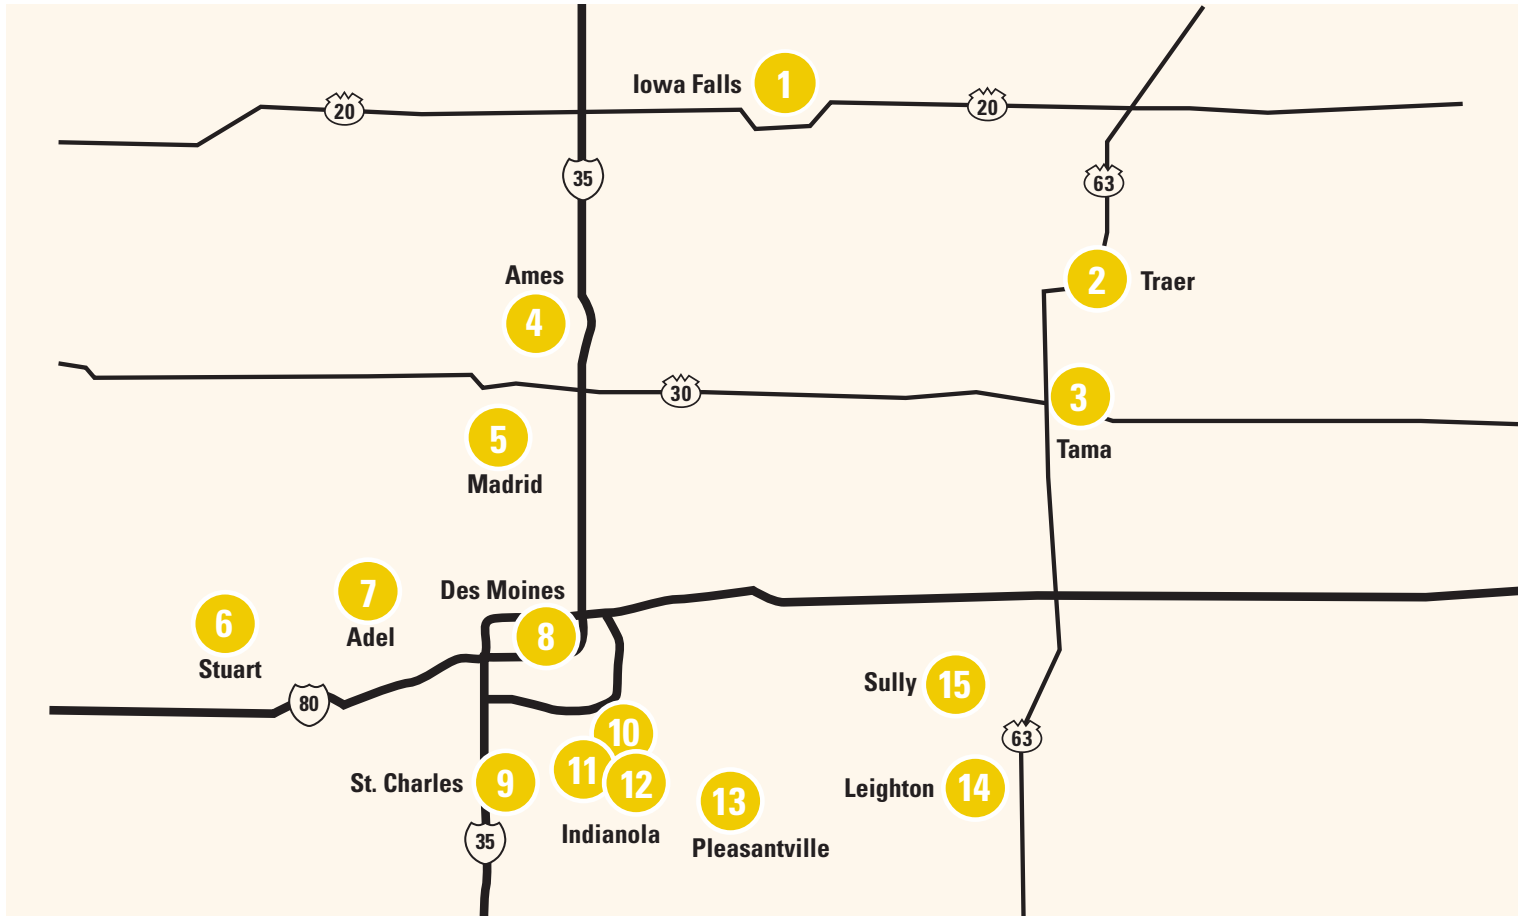

THE I-80 WINE TRAIL

i80winetrail.com

- 1 Wide River Winery, Le Claire
- 2 Brick Arch Winery, West Branch
- 3 Fireside Winery, Marengo
- 4 Van Wijk Winery, Sully
- 5 Jasper Winery, Des Moines
- 6 Penoch Winery, Adel
- 7 Dale Valley Vineyard & Winery, Stuart
- 8 Danish Countryside Vines & Wines, Elk Horn
- 9 Breezy Hills Vineyard, Minden

IOWA WINE TRAIL

iowawinetrail.com

- 1 Winneshiek Wildberry Winery, Decorah
- 2 Empty Nest Winery, Waukon
- 3 Engelbrecht Family Winery, Fredericksburg
- 4 Eagles Landing Winery, Marquette
- 5 PromiseLand Winery, Guttenberg
- 6 Park Farm Winery, Bankston
- 7 Daly Creek Winery & Bistro, Anamosa
- 8 Tabor Home Vineyards & Winery, Baldwin
- 9 Wide River Winery, Clinton
- 10 TYCOGA Vineyard & Winery, DeWitt
- 11 Brick Arch Winery, West Branch

HEART OF IOWA WINE TRAIL

heartofiwawinetrail.com

- 1 Eagle City Winery, Iowa Falls
- 2 Fox Ridge Winery, Traer
- 3 John Ernest Vineyard & Winery, Tama
- 4 Prairie Moon Winery & Vineyards, Ames
- 5 Snus Hill Vineyard & Winery, Madrid
- 6 Dale Valley Vineyard & Winery, Stuart
- 7 Penoch Winery, Adel
- 8 Jasper Winery, Des Moines
- 9 Two Saints Winery, St. Charles
- 10 La Vida Loca Winery, Indianola
- 11 Annelise Winery, Indianola
- 12 Summerset Winery, Indianola
- 13 Grape Escape Vineyard & Winery, Pleasantville
- 14 Tassel Ridge Winery, Leighton
- 15 Van Wijk Winery, Sully

LOESS HILLS DISTRICT WINE TRAIL

- 1 Old Town Vineyard and Winery, Ida Grove
- 2 Danish Countryside Vines & Wines, Elk Horn
- 3 Breezy Hills Vineyard, Minden
- 4 Prairie Crossing Vineyard & Winery, Treynor
- 5 Prairie Hawk Vineyards & Winery, Council Bluffs
- 6 Bodega Victoriana Winery, Glenwood
- 7 Vine Street Cellars, Glenwood
- 8 Sugar Clay Winery & Vineyards, Thurman
- 9 Wabash Wine Company, Shenandoah