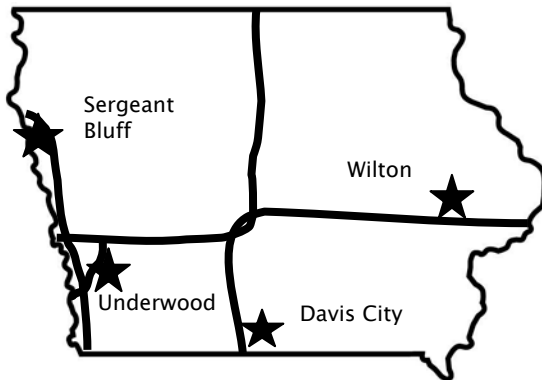

State of Iowa Interstate Welcome Centers

Brochures must be approved prior to placement at these Iowa Welcome Centers.

These are located on Iowa Department of Transportation rest areas and are operated by the Iowa Tourism Office.

Welcome Center South of Sioux City

South of Exit 141
I-29 Southbound
(Rest Area – west side)
Sergeant Bluff, IA 51054
Phone: 712.943.4860
Fax: 712.943.4860
connie.salviola@iowa.gov

Welcome Center West of Wilton

Welcome Center North of Davis City

North of Exit 4
I-35 Northbound
(Rest Area – east side)
Davis City, IA 50065
Phone: 641.442.2555
Fax: 641.442.2556
jerry.reese@iowa.gov
jocelyn.barney@iowa.gov

For more information contact: