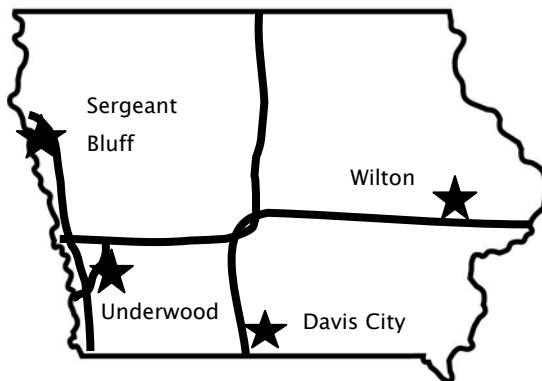

State of Iowa Interstate Welcome Centers

Brochures must be approved prior to placement at these Iowa Welcome Centers. These are located on Iowa Department of Transportation rest areas and are operated by the Iowa Tourism Office.

Welcome Center South of Sioux City

South of Exit 141
I-29 Southbound
(Rest Area – west side)
Sergeant Bluff, IA 51054
Phone: 712.943.4860
Fax: 712.943.4860
connie.salviola@iowa.gov
leola.willits@iowa.gov

Welcome Center NE of Underwood

East of Exit 17
I-80 Eastbound
(Rest Area – south side)
Underwood, IA 51576
Phone: 712.566.2905
Fax: 712.566.3421
melody.kreft@iowa.gov
judy.riley@iowa.gov

Welcome Center West of Wilton

West of Exit 271
I-80 Westbound
(Rest Area – north side)
Wilton, IA 52778
Phone: 563.732.2329
Fax: 563.732.2329
janet.drumm@iowa.gov
helen.atkinson@iowa.gov

Welcome Center North of Davis City

North of Exit 4
I-35 Northbound
(Rest Area – east side)
Davis City, IA 50065
Phone: 641.442.2555
Fax: 641.442.2556
jerry.reese@iowa.gov
jocelyn.barney@iowa.gov