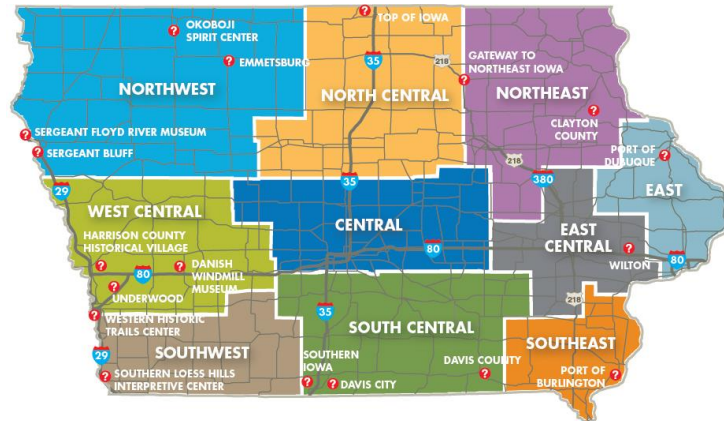

Partnership Iowa Welcome Centers as of 3/26/2015

Please contact each welcome center individually regarding their policies.

Burlington Welcome Center

Julie Meloan Bell
400 Front St.
Burlington, Iowa 52601
Phone 1: 319-208-0052
Phone 2: 319-752-8731
jmeloanbell@greaterburlington.com

Clayton County Welcome Center

Harry Luster
29862 Osborne Road
Elkader, Iowa 52043
Phone: 563-245-1516
FAX: 563-245-2222
hluster@claytoncountyia.gov

Danish Windmill Welcome Center

Lisa Riggs
4038 Main St.
Elk Horn, Iowa 51531
Phone: 712-764-7472
FAX: 712-764-7475
lisa@danishwindmill.com

Davis County Welcome Center

Eileen Taylor
301 N. Washington
Bloomfield, Iowa 52537
Phone: 641-664-1104
e-mail: dctour26@netins.net

Dubuque Welcome Center

Christine Schmidt
380 Main St. Suite 100
Dubuque, Iowa 52001
Phone: 563-556-4372
FAX: 563-556-0357
cschmidt@traveldubuque.com

Emmetsburg Welcome Center

Deb Hite
1121 Broadway
Emmetsburg, Iowa 50536
Phone: 712-852-2283
FAX: 712-852-2156
eburgwelcome@kemb.org

Gateway to Northeast Iowa W.C.

Jenifer Hauser
10 Amherst Blvd.
Nashua, IA 50658
Phone: 641-435-4187
nashuawelcomecenter@butlerbremer.com

Harrison County Welcome Center

Kathy Dirks
2931 Monroe Avenue
Missouri Valley, Iowa 51555
Phone: 712-642-2114
kdirks@HarrisonCountyParks.org

Okoboji Spirit Center

Beryl Marra
243 W. Broadway. Box 609
Arnolds Park, Iowa 51331
Phone: 712-332-6550
okobojspiritcenter@hotmail.com

Sgt. Floyd Welcome Center

Kathy Meisner
1000 Larsen Park Road
Sioux City, Iowa 51103
Phone: 712-279-0198
FAX: 712-279-6934
kmeisner@sioux-city.org

Southern Iowa W. C.

Jeremy Sellars
109 Spruce Drive
Lamoni, Iowa 50140
Phone: 641-784-4800
Ajsellars.js@gmail.com

Southern Loess Hills Interpretive Welcome Center

Pat Hume
2083 Crossroads Drive
Percival, IA 51648
Phone: 712-350-1059
staff@visitiowa.org
pjhume2@gmail.com

Top of Iowa W. C.

Jean Stowell
4705 Wheelerwood Rd, Box 75
Northwood, Iowa 50459
Phone: 641-324-3184
FAX: 641-324-3333
jean@topofiowa.com

Western Historic Trails Center

Teresa Sward
3434 Richard Downing Avenue
Council Bluffs, Iowa 51501
Phone: 712-366-4900
FAX: 712-366-5080
Teresa.sward@iowa.gov

For additional information:

LuAnn Reinders
Research & Welcome Center Manager
Iowa Tourism Office, IEDA
200 East Grand
Des Moines, IA 50309
515-725-3088
luann.reinders@iowa.gov